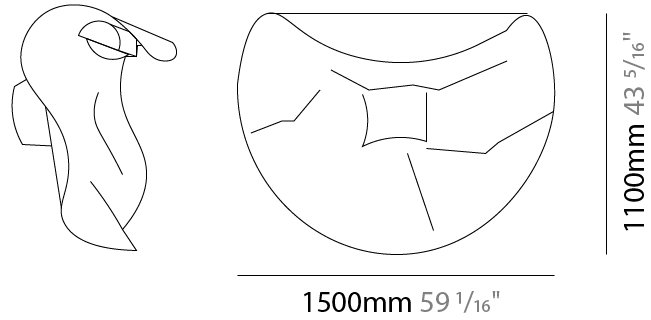

NON SO! SURFACE

D132142- _____
base number

1. To build a product code in our configurator select the specify button on the base model # product page
2. To build a manual product code on this datasheet choose from the options listed below in blue font and add the suffix to the base model #

GENERAL

Series: Non So!
Brand: Knikerboker
Division: Design
Mounting Type: Surface
Mounting Location: Ceiling
Subcategory: Ambient

PHYSICAL

Shape: Abstract
Length (mm): 1500
Length (in): 59 1/16
Height (mm): 1100
Height (in): 43 5/16
Extension (mm): 400
Extension (in): 15 3/4
Light Distribution: Indirect
Fixture Finish: EWH / EBK / MAN / COF / PRD / SLF / GLF / CLF / BRL / EWS / EWG / EWC / EWR / EBS / EBG / EBC / EBC / EBB / MAS / MAD / MAC / MAB / COS / CGO / CCL / CBL / PRS / PRG / PRC / PRB
Fixture Material: Metal

ELECTRICAL

Lamp Type: LED
Input Wattage (W): 42
Total Output Wattage (W): 40
Dimming: Tri-Mode (Non-Dimming and Phase Dimming (120Vac only) and 0-10V Dimming)
Driver Included: Yes
Driver Location: Integrated
Driver Type: Constant Current - Universal
Driver Class: Class 2
Input Voltage (V): 120 - 277
Constant Current (MA): 250
Upon Request: 0-10Vdc dimming / Phase dimming @120Vac / Non-dimming 120/277Vac

LED

Number of LEDs: 4
Color Temperature (°K): 3000
Max. Delivered Lumen (lm): 4400
CRI: >85 CRI
Lamp Life (hrs): 50000

OPTICAL

RATINGS AND CERTIFICATIONS

Certified By: Certified for North American Standards
IP rating: IP20